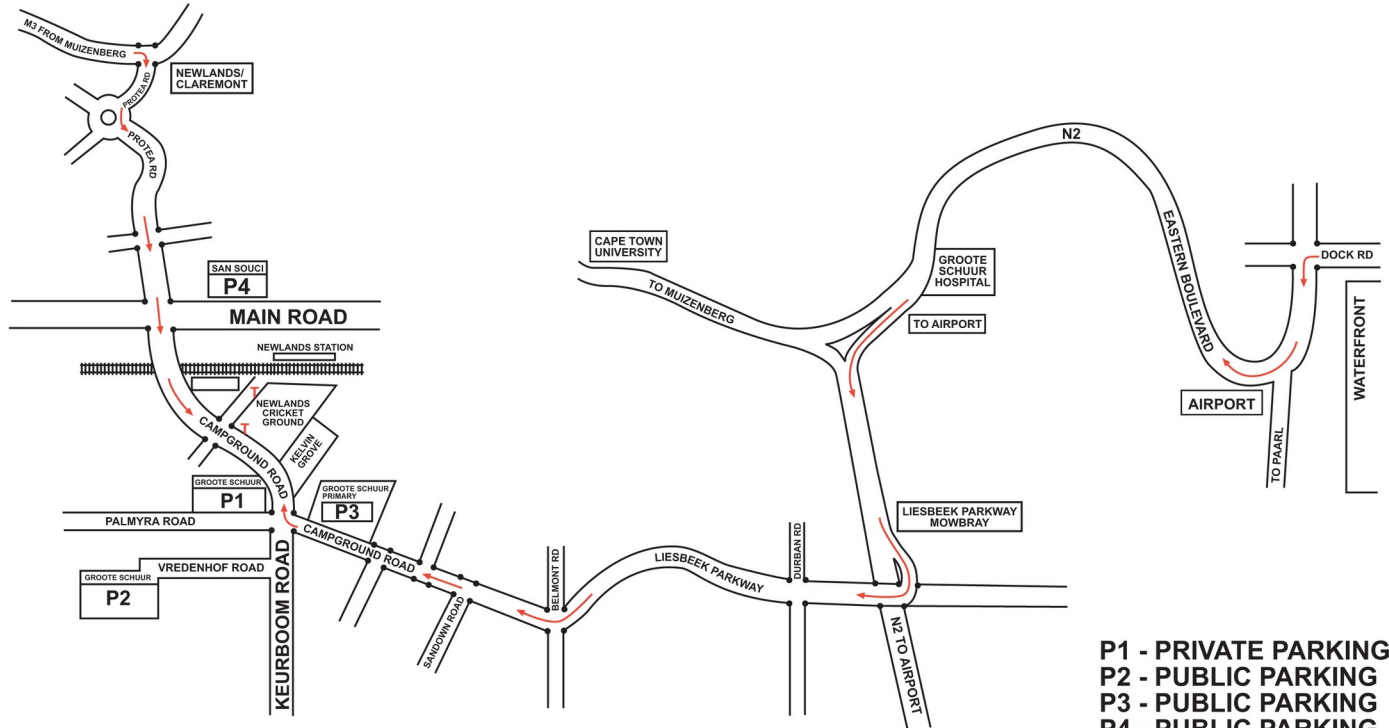

MAP TO NEWLANDS CRICKET GROUND FROM WATERFRONT OR MUIZENBERG

- P1 - PRIVATE PARKING**
- P2 - PUBLIC PARKING**
- P3 - PUBLIC PARKING**
- P4 - PUBLIC PARKING**
- T - TURNSTILES**